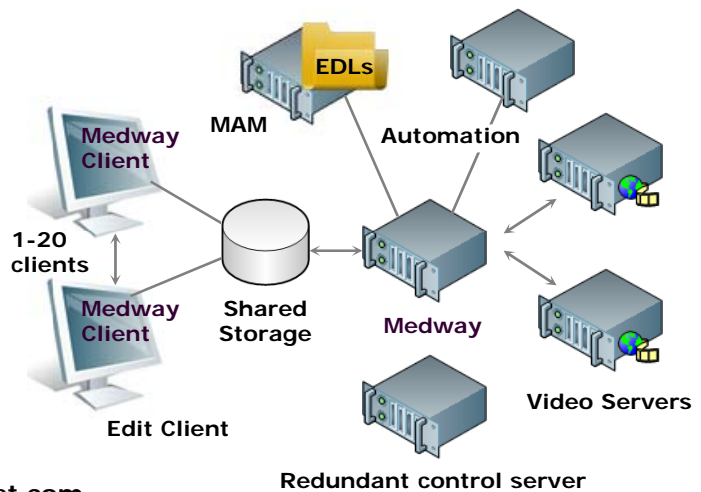

Standard Connection Licences

Marquis have put together three pre-configured Standard Connection Licences, that illustrate typical scenarios where Medway is used to integrate best of breed broadcast systems.

Medway Transmission Licence

Up to 20 Edit Workstations connected to Edit Shared Storage and two Video Servers. Includes, integration to Media Asset Management, with Browse EDL capability and Automation System.

For further details of the standard Medway connection licences visit www.marquisbroadcast.com

Supported Platforms and Devices

Editing Platforms

Apple, Final Cut Pro
Avid MediaComposer & Symphony (PC)
Avid NewsCutter XP & Adrenaline (PC)
Avid Xpress DV (PC)
Avid Xpress Pro (PC)
Sony, XPR1

Edit Shared Storage

Apple, XSAN
Avid, Interplay
Avid, ISIS
Avid, Lanshare
Avid, Unity

Removable Media

Ikegami, FieldPak
Panasonic, P2
Sony, XD Cam SD
Sony, XD Cam HD50
GVG, Infinity

Browse EDLs

Blue Order AAF
Harris Invenio iBrowse
Omnibus HeadLine
Omnibus ShotLogger
S4M

Automation Systems

Harris

Asset Management Systems

Avid Interplay
Blue Order
Dalet
Harris Invenio
IPV
Konan
Pharos
TMD MediaFlex

Video Servers/Storage

360 Systems, IS2000
Apple, XSAN
Bycast
EVS, XT2
Grass Valley Thomson, Profile
Grass Valley Thomson, K2
Harris, Nexio 4000/3600/3601
Isilon
Omneon, MediaGrid
Omneon, Spectrum
Seachange, BML

+ Generic IT storage with MXFop1a or QuickTime referenced movies

Archive

Bycast
Front Porch Digital DIVArchive
Quantum, StorNext
SGL FlashNet

More platforms and devices are being added all the time. Please contact Marquis or download our Medway Sales & Configuration Guide for all the latest details.

Supported Video Standards and Formats

Medway supports transfers between a wide range of video standards and formats - please visit our website for further details.

Not all standards and formats are supported on all platforms and devices. Please check with Marquis for confirmation of your required configuration.

Marquis can complete integration for formats that are currently in development approximately four weeks from date of order.

www.marquisbroadcast.com

Contact Us

EMEA, Asia/Pacific

Marquis Broadcast Limited

Phone: +44 (0)118 984 4111

Email: sales@marquisbroadcast.com

Americas

Marquis Broadcast Americas

Phone: +1 615 324 3653

Email: sales@marquisbroadcast.com